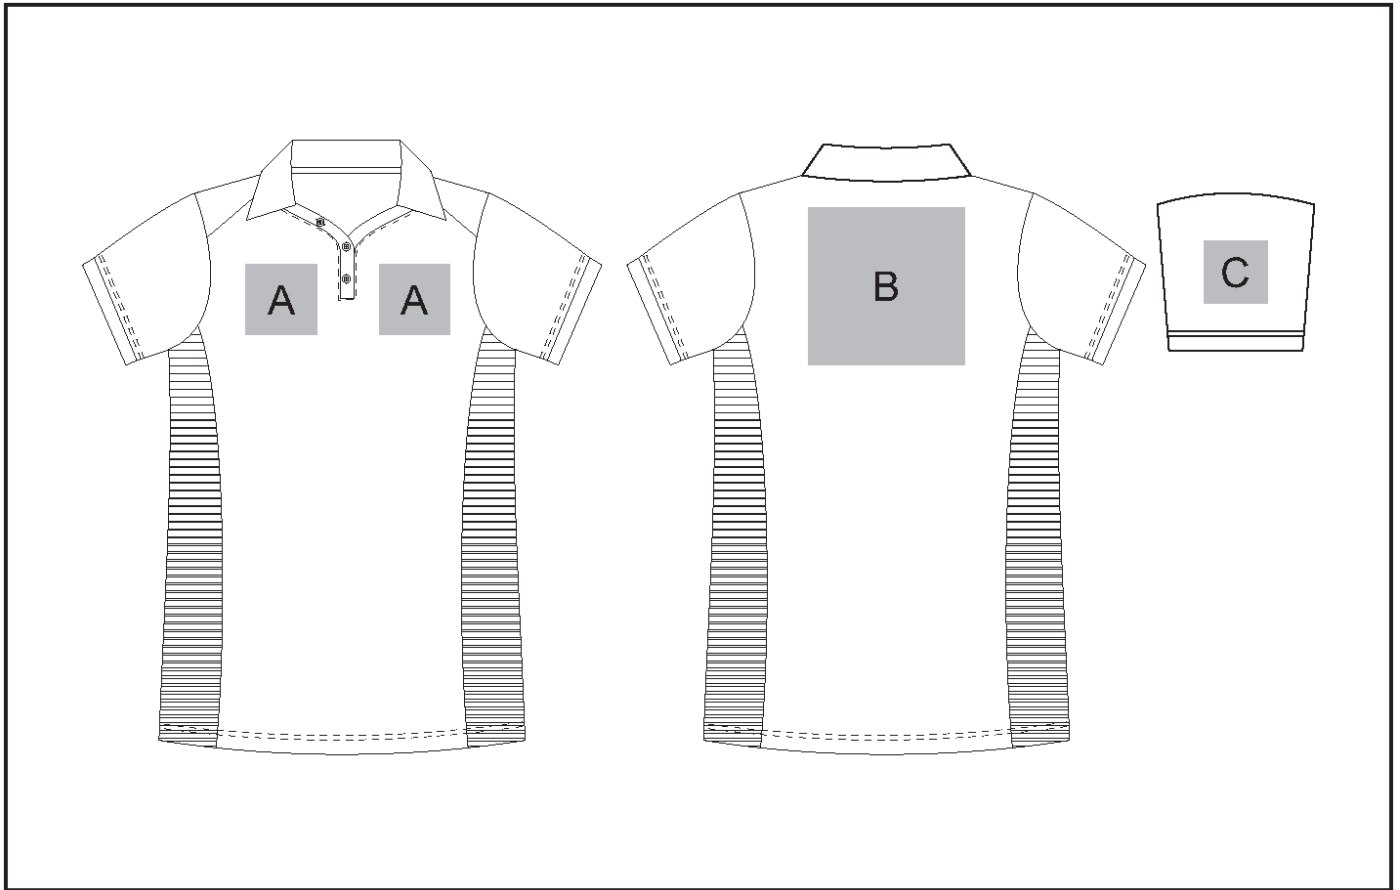

ALT-ZEL

Ladies Zeus Golf Shirt

Need to know:

- Includes 1-Position Digital Transfer (setup fee applies)
- **DTC Inclusive Parameters:** Left/Right Chest or Back = 100mm x 100mm
- Cannot guarantee a 100% straight branding on any clothing item with check or stripe detail

Branding Options:

Position A

1. Embroidery (EMB-A)
N/A
Size: 90mm wide x 90mm high
2. Digital Transfer Clothing A6 (DTC-A6)
Full Colour
Size: 90mm wide x 90mm high
3. Silicone (STP-A)
N/A
Size: 30mm wide x 30mm high
4. Silicone (STP-B)
N/A
Size: 50mm wide x 50mm high
5. Silicone (STP-C)
N/A
Size: 80mm wide x 80mm high
6. Silicone (STP-D)
N/A
Size: 90mm wide x 40mm high

Position C

1. Embroidery (EMB-A)
N/A
Size: 80mm wide x 80mm high
2. Digital Transfer Clothing A6 (DTC-A6)
Full Colour
Size: 80mm wide x 80mm high
3. Silicone (STP-A)
N/A
Size: 30mm wide x 30mm high
4. Silicone (STP-B)
N/A
Size: 50mm wide x 50mm high
5. Silicone (STP-C)
N/A
Size: 80mm wide x 80mm high

Position B

1. Embroidery (EMB-A)
N/A
Size: 100mm wide x 100mm high
2. Digital Transfer Clothing A6 (DTC-A6)
Full Colour
Size: 148mm wide x 105mm high
3. Digital Transfer Clothing A5 (DTC-A5)
Full Colour
Size: 210mm wide x 148mm high
4. Silicone (STP-A)
N/A
Size: 30mm wide x 30mm high
5. Silicone (STP-B)
N/A
Size: 50mm wide x 50mm high
6. Silicone (STP-C)
N/A
Size: 80mm wide x 80mm high
7. Silicone (STP-D)
N/A
Size: 120mm wide x 40mm high